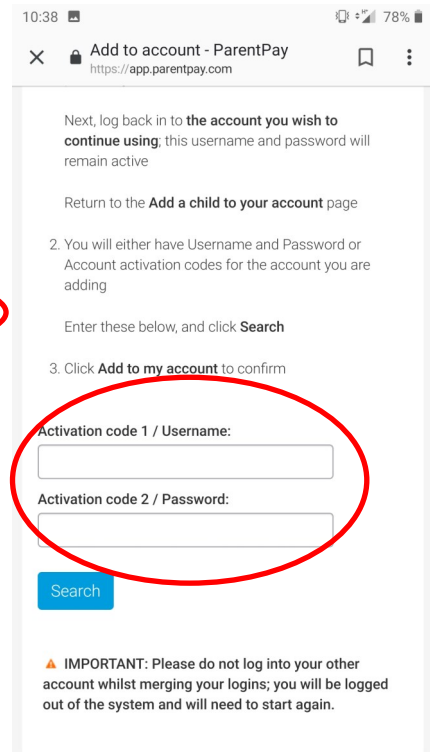

Press the button on the left with three lines to open the menu

Press "add a child"

Enter the username and password provided by Baines

You may also be prompted to enter your child's date of birth.

If you do not have the username and password for you children that we provided, please contact us and we will issue one