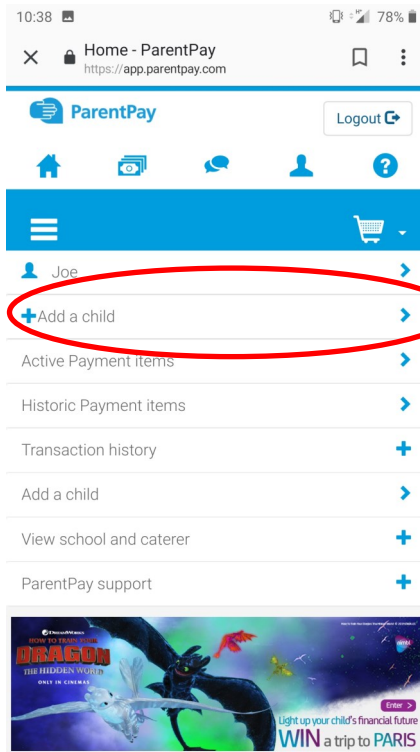

Press the button on the left with three lines to open the menu

Press "add a child"

Enter the username and password provided by Baines

You may also be prompted to enter your child's date of birth.

If you do not have the username and password for you children that we provided, please contact us and we will issue one